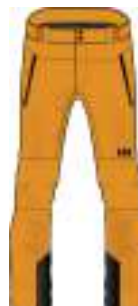

328

495

597

606

990