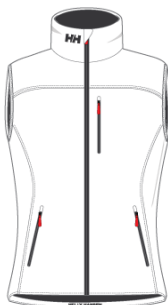

FABRIC:

Shell: 100% Polyester
- Lining: 100% Polyester

COLOR:
001 WHITE, 597 NAVY, 853 GREY FOG

001

597

853

30239 W CREW INSULATOR JACKET 2.0

SIZE:
XS,S,M-XL,2XL

CB/INSEAM CM:
64

WEIGHT (G):
380

FITTING:
Regular

FEATURES:

- YKK® ZIPPER
- PrimaLoft® BLACK
- External hanging loop
- Hand pockets with YKK® zipper
- Hand pockets with brushed lining
- HH® printed logo
- Wind resistant and Water repellent
- bluesign® product
- PFC-Free

FABRIC:

Shell: 100% Polyester
- Lining: 100% Polyester - Insulation:
80% Polyester (Recycled), 20% Polyester

COLOR:
001 WHITE, 341 HONEYCOMB, 597 NAVY