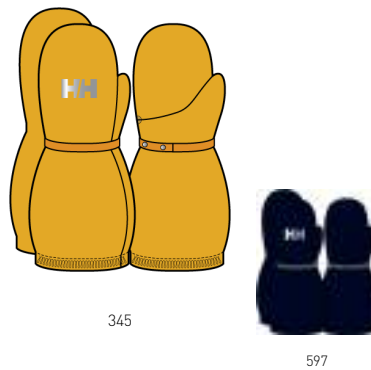

COLOR:
345 ESSENTIAL
YELLOW, 597 NAVY

OTHER ACCESSORIES

67054 DUBLIN UMBRELLA

SIZE:
STD

WEIGHT (G):
487

FITTING:
Regular

FEATURES:

- 4 HH® Logos
- Closing Tape with Fastener
- Soft Foam Grip