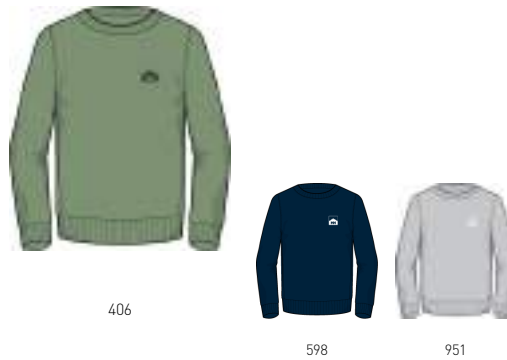

62985 W NORD GRAPHIC DROP T-SHIRT

SIZE: XS,S,M-XL
CB/INSEAM CM: 69
WEIGHT (G): 150

FITTING: Regular
FEATURES:

- Helly Hansen® Nord graphic logo on left chest

FABRIC: Shell: 60% Cotton, 40% Polyester
COLOR: 406 JADE 2.0 MELANGE, 599 NAVY, 951 GREY MELANGE, 951 GREY MELANGE