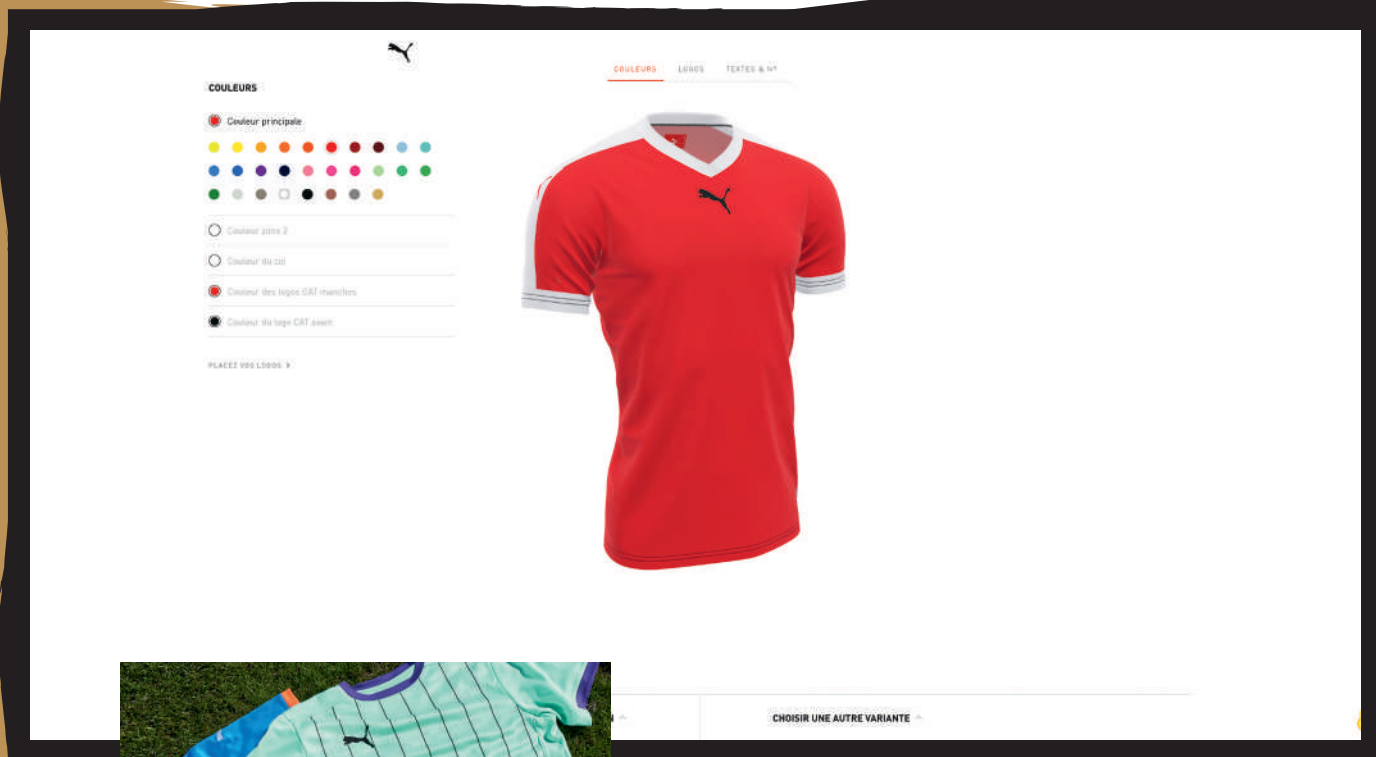

PLATEFORME DE COMMANDE PUMA TEAMWEAR

Rendez-vous sur **puma-teamwear.fr** afin de personnaliser vos tenues avec les logos et couleurs de votre club. En 5 minutes, vous pouvez passer votre commande et serez livrés en **6 semaines**

1. CHOISIS TON DESIGN

Sélectionne le design de ton maillot et trouve ton style

2. REND LE UNIQUE

Ajoute les couleurs et l'identité de ton club pour rendre ta tenue unique

3. TIENS TOI PRÊT

Envoie ta commande et tiens toi prêt pour la réception de ta tenue 100% personnalisée.

Pour plus d'informations, vous pouvez :
Contacter votre revendeur Puma
Contacter notre service client à l'adresse :
teamsport-fr@puma.com ou au : 09 70 84 51 30