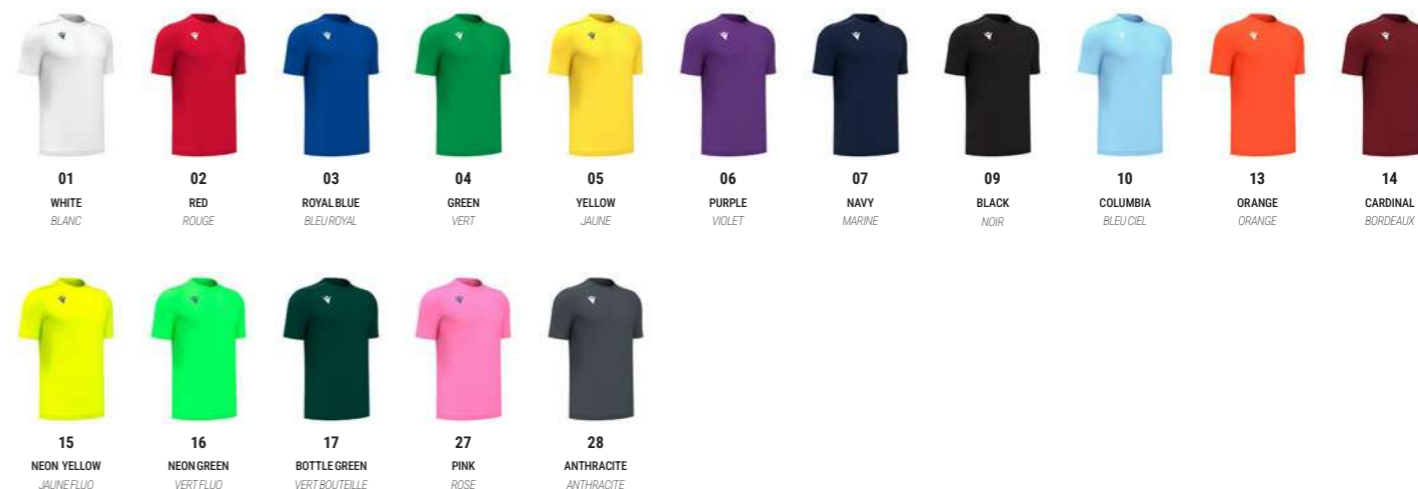

INDEX

MEN MATCH DAY

- 27 RIGEL HERO SHIRT
- 28 VOID SHIRT
- 28 POLIS SHIRT
- 29 SHEDIR SHIRT
- 29 WYRM SHIRT
- 30 GOLEM SHIRT
- 30 WISP SHIRT
- 30 TOTEM SHIRT
- 31 HALLEY SHIRT
- 31 ELVES SHIRT
- 32 RHODIUM ECO SHIRT
- 32 WARDEN ECO SHIRT
- 32 CHARON ECO SHIRT
- 33 ALIOTH ECO SHIRT
- 33 THEMIS ECO SHIRT
- 34 WYVERN ECO SHIRT
- 34 CERBERUS ECO SHIRT
- 35 SCEPTRUM SHIRT
- 35 ARCANÉ ECO SHIRT
- 36 LEGION SHIRT
- 36 PROPUS ECO SHIRT
- 36 ALCYON ECO SHIRT
- 37 MESA HERO SHORTS
- 37 GALAX SHORTS
- 38 SKARA ECO SHORTS
- 38 SHEN ECO SHORTS

WOMEN MATCH DAY

- 39 ARIEL SHIRT
- 39 ZYRA SHIRT
- 40 ANDURIL SHIRT
- 40 SKAT SHIRT
- 40 SPHINX SHIRT
- 41 NAGA SHIRT
- 41 DRYAD SHIRT
- 41 WIDIA ECO SHIRT
- 42 NEBULA SHORTS
- 42 ACRUX HERO SHORTS
- 42 BANSHEE ECO SHORTS

SOCKS

- 43 SKILL
- 43 TRICK
- 44 GRIPFIT
- 44 PRO GRIP HERO
- 44 SPRINT EVO
- 45 ROUND EVO
- 45 RAYON
- 45 NITRO
- 46 HOOPS
- 46 NITRO II
- 47 AZLON

SHINGUARDS

- 48 GUARDIANS EVO 01
- 48 GUARDIANS PRO 01

GOALKEEPER

- 56 ARGO SHIRT
- 56 CYGNUS ECO SHIRT
- 56 CORVUS ECO SHIRT
- 57 SCORPIO ECO SHIRT
- 57 MESA HERO SHORTS
- 58 SKARA ECO SHORTS
- 58 GALAX SHORTS
- 59 AURIGA PANTS
- 59 CASSIOPEA HERO SHORTS
- 59 ALTAIR SHORTS
- 59 SAIPH PANTS

MEN MATCH DAY

5179 5079

RIGEL HERO
MATCH DAY SHIRT

AVAILABLE UNTIL **2027**

EVERTEX: 100% POLYESTER

SR	M	L	XL	2XL	3XL	4XL	5XL	
JR	5XS	4XS	3XS	2XS	XS	S		

RRP € 20,50

- › Piping on shoulder
- › Ribbed crew neck

- › Passepoil sur l'épaule
- › Col rond en côtes fines