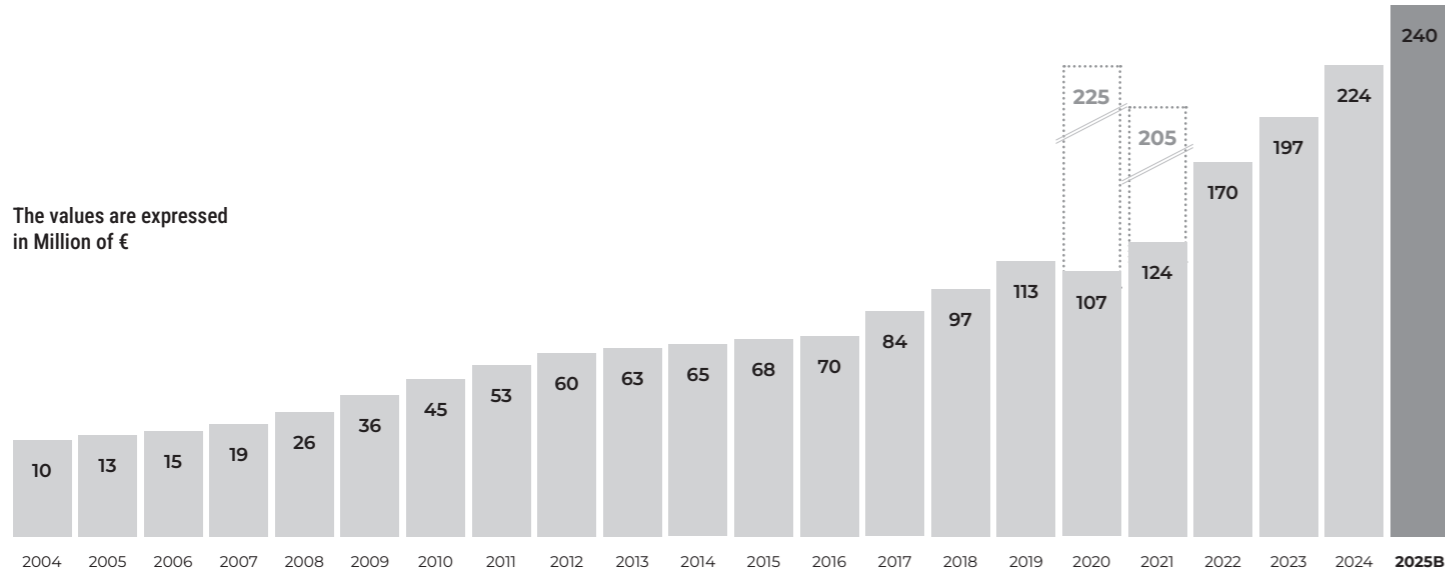

*Notre nom, **Macron**, dérive du préfixe grec « μακρο » (makro), qui signifie « grand ».
Notre ambition et notre engagement sont donc inscrits dans notre nom.*

*Le logo de notre entreprise, le **Macron Hero**, représente un athlète qui se réjouit d'avoir atteint son objectif.
Il incarne notre philosophie: **#BecomeYourOwnHero**.
La gratification souligne que chacun devrait s'efforcer de devenir la meilleure version de lui-même.*

SCAN THE QR CODE
AND DISCOVER MORE

A SUCCESSFUL STORY OF IMPRESSIVE GROWTH

The values are expressed in Million of €

Macron is an iconic Italian brand of high-performance sportswear that has achieved extraordinary growth over the past 20 years. The success is fuelled by a relentless passion for innovative design, superior quality and cutting-edge technology. By deeply understanding the needs and aspirations of teams, athletes, and sports enthusiasts, Macron consistently develops products that inspire individuals to unleash their full potential, while fostering a strong sense of team spirit that helps everyone become the best version of themselves.